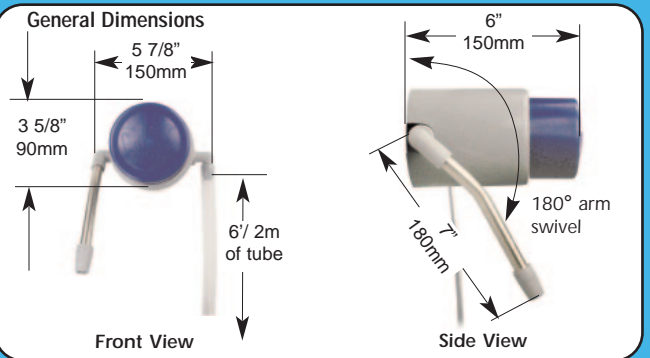

Dosage Chart

Number	1	2	3	4	5	6	7	8	9	10
mls	10	20	30	40	50	60	70	80	90	100
fl oz	1/3	2/3	1.0	1-1/3	1-2/3	2.0	2-1/3	2-2/3	3.0	3-1/3

Dosage Settings

Great Value

This low cost pump will save you in over usage by accurately dispensing only what you need each and every time. Big Shots durable parts and simple construction is built to stand abusive treatment and harsh chemicals, ensuring carefree reliability. Its resistance to chlorine, ammonium chloride, caustic soda, and surfactants allows the Big Shot to be versatile in various markets and conditions.

Description	Specifications
Dimension	5 7/8"W x 3 5/8"H x 6"D / 150mm x 90mm x 150mm
Push Button Diameter	3" / 80mm
Distance from the wall surface	4" / 100mm
Discharge arm length	7" / 180mm
Discharge arm angle	Swivel 180°
Tube diameter	3/8" / 10mm I.D. suction tubing
Tube length	6' / 2.00m
Mounting	3 screw, bi-directional mounting
Return rate of knob	5-30 seconds (depending on product viscosity)
Chemical resistance	Chlorine, Ammonium Chloride, caustic soda, surfactants

General Dimensions

ORDERING INFORMATION

Big Shot

Includes: Complete pump, 3 x mounting screws and wall plugs, PVC pickup tubing, cable tie, manual

Part Number	Description	Chemical
7629900	Big Shot, Nitrile Assembly, Color Black	Detergents, cleaners, floor cleaners, disinfectants
7629901	Big Shot, Viton Assembly, Color Natural	High caustics, solvents