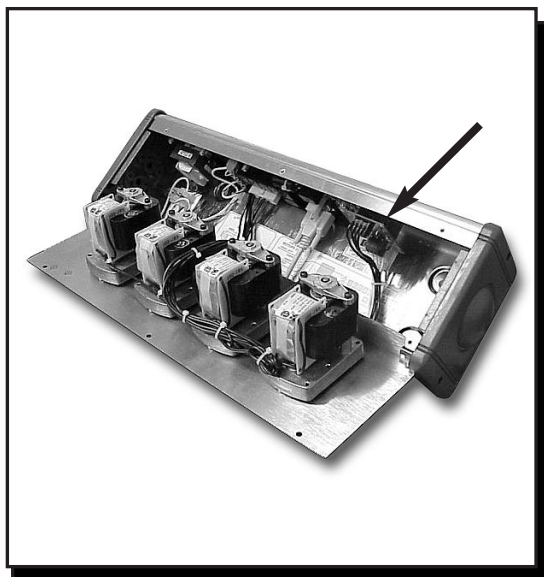

KNIGHT

Bleach/Sour Safety Circuit

Safety Circuit Prevents Simultaneous Dispensing of Non-compatible Chemicals

All microprocessor electronics for Laundry Chemical Dispensers are as vulnerable to malfunction caused by electrical power spikes, brownout and lightning strikes as your home PC. Electrically induced malfunctions can cause any laundry chemical dispenser to trigger pumps at random and possibly dispense bleach and sour at the same time. Now you can prevent this from happening to your laundry chemical dispenser with Knight's patented Bleach/Sour Safety Circuit. This simple patented circuit prevents accidental or electrically induced dispensing of bleach and sour to the washer. The Bleach/Sour Safety Circuit can be quickly and easily installed on laundry chemical dispensers from any manufacturer for improved safety and peace of mind. Call today for more information.

SPECIAL FEATURES

- Simple to Install
- Low Cost
- AC or DC Operation
- Compact - Fits any Dispenser

Use Bleach/Sour Safety Circuit with any manufacturers dispenser.

Special Introductory Net Pricing Through Dec. 1, 2000

Model	Part No.	Description
SSC-300	7113000	Bleach & Sour Lockout Circuit w/Plug on Terminals

WORLD WIDE DISTRIBUTION SINCE 1972

KNIGHT HEADQUARTERS
20531 CRESCENT BAY DRIVE
LAKE FOREST, CALIFORNIA
92630-8825 USA