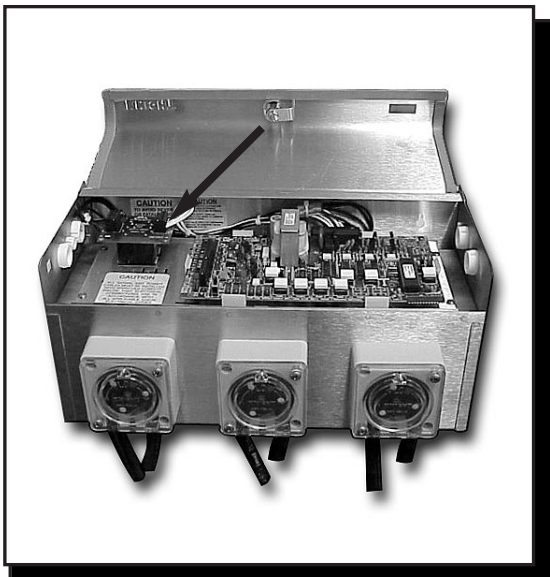

KNIGHT

Bleach/Sour Safety Circuit

Safety Circuit Prevents Simultaneous Dispensing of Non-compatible Chemicals

All microprocessor electronics for Laundry Chemical Dispensers are as vulnerable to malfunction caused by electrical power spikes, brownout and lightning strikes as your home PC. Electrically induced malfunctions can cause any laundry chemical dispenser to trigger pumps at random and possibly dispense bleach and sour at the same time. Now you can prevent this from happening to your laundry chemical dispenser with Knight's patented Bleach/Sour Safety Circuit. This simple patented circuit prevents accidental or electrically induced dispensing of bleach and sour to the washer. The Bleach/Sour Safety Circuit can be quickly and easily installed on laundry chemical dispensers from any manufacturer for improved safety and peace of mind. Call today for more information.

SPECIAL FEATURES

- Simple to Install
- Low Cost
- AC or DC Operation
- Compact - Fits any Dispenser

Use Bleach/Sour Safety Circuit with any manufacturers dispenser.

Special Introductory Net Pricing Through Dec. 1, 2000

Model	Part No.	Description
SSC-300	7113000	Bleach & Sour Lockout Circuit w/Plug on Terminals

WORLD WIDE DISTRIBUTION SINCE 1972

KNIGHT HEADQUARTERS
20531 CRESCENT BAY DRIVE
LAKE FOREST, CALIFORNIA
92630-8825 USA